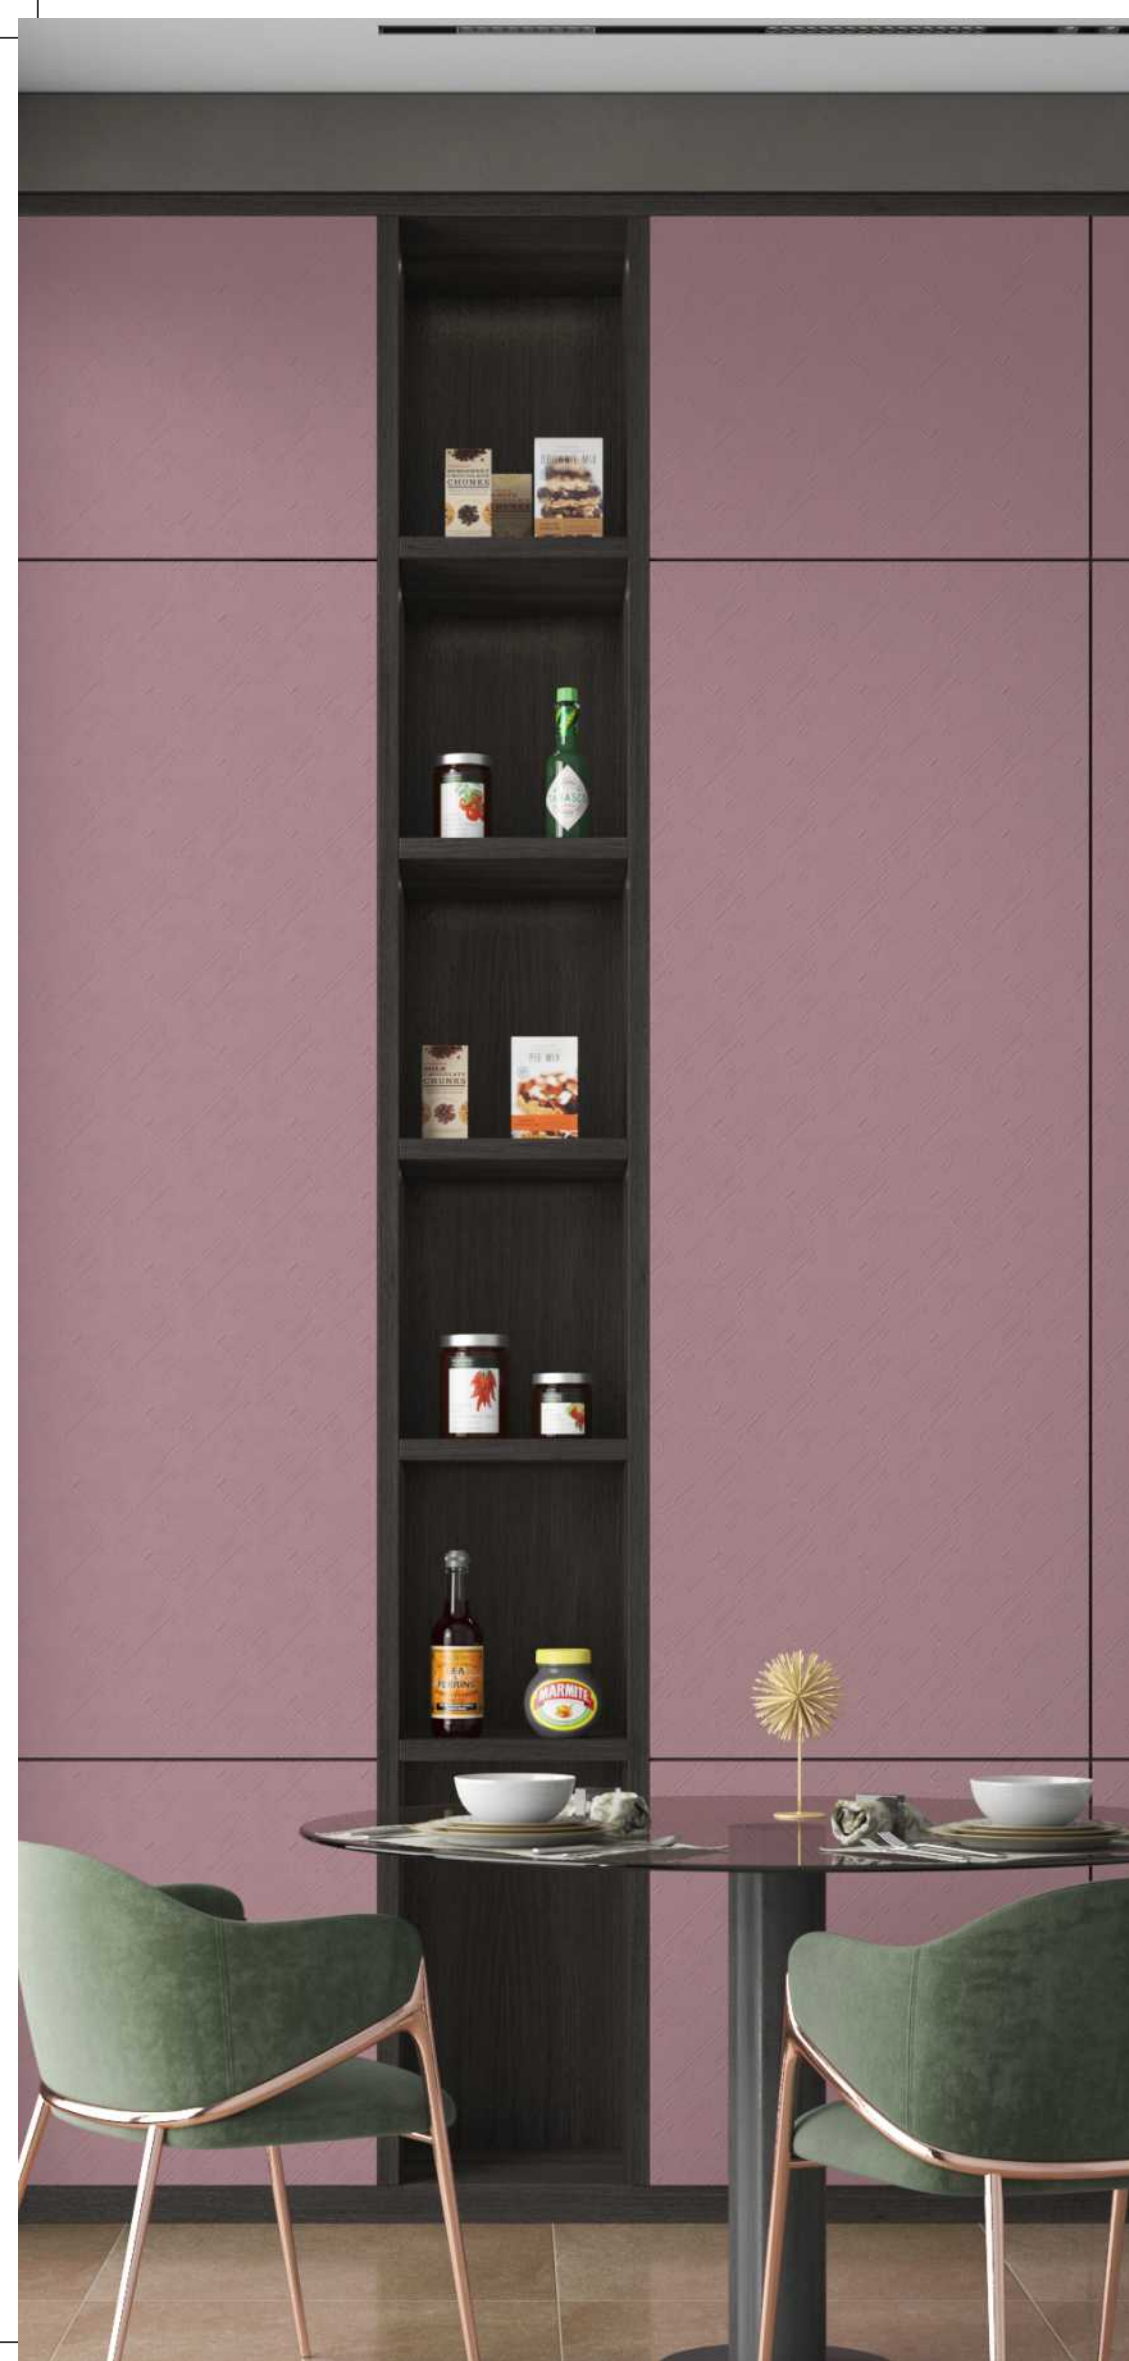

ABSTRACT RAYS